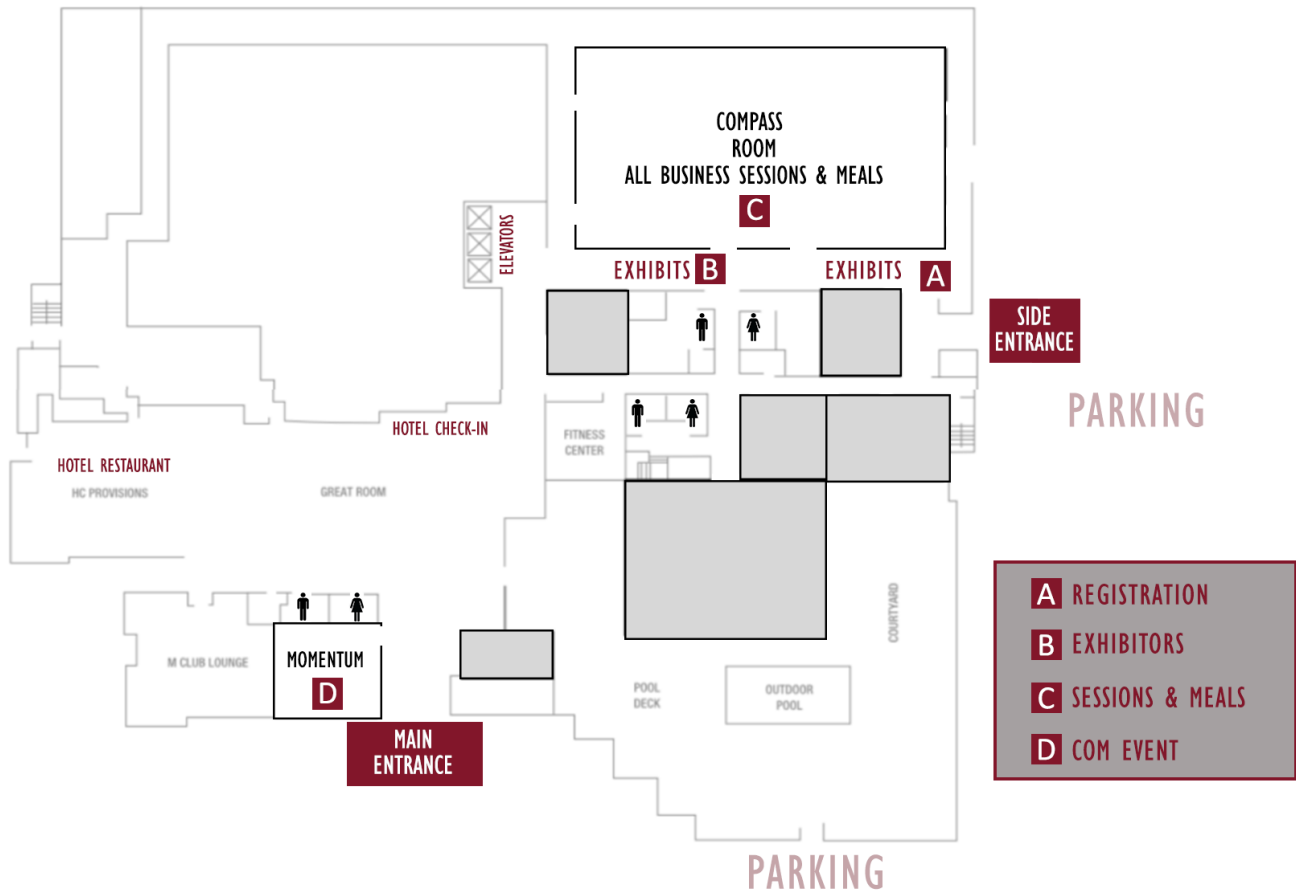

NORTH CHARLESTON MARRIOTT HOTEL